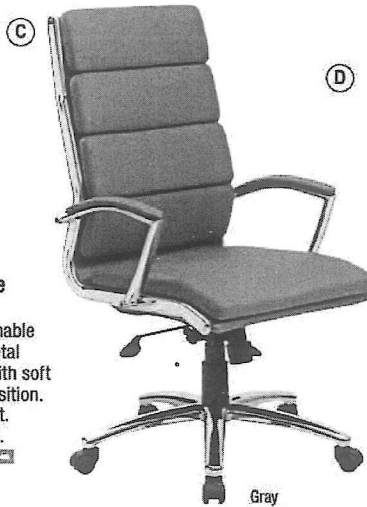

A. Task Chair Without Arms

25"W x 27"D x 37"-40"H
BOP B430BK

LIST PRICE
260.00-EA

B. Task Chair With Arms

25"W x 27"D x 37"-40"H
BOP B431BK

270.00-EA

CaressoftPlus Executive Series Upholstered with ultra-soft, durable and breathable CaressoftPlus upholstery. Metal chrome plated arm topped with soft arm pads. Upright locking position. Pneumatic gas lift seat height. Adjustable tilt tension control. Large 27" chrome base.

C. High-Back Chair

27"W x 29"D x 43"-47"H
BOP B9471GY
BOP B9471BK

Gray
Black

LIST PRICE
425.00-EA
425.00-EA

D. Mid-Back Chair

27"W x 27"D x 37"-41"H
BOP B9476BK
BOP B9476GY

Black
Gray

LIST PRICE
400.00-EA
400.00-EA