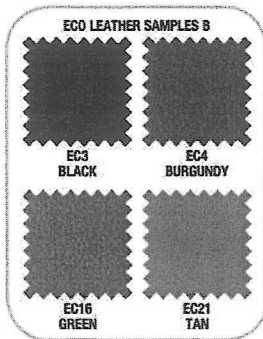

Burgundy

A. Executive High-Back Eco Leather Chair Features two-tone stitching. Locking tilt control with adjustable tilt tension. Built-in lumbar support and padded nylon loop arms. 15-year limited warranty.

26 3/4" W x 26" D x 48 1/2" H
OSP EC6582EC9 ‡
OSP EC6582EC3 ‡

Mocha (not shown)
Black

LIST PRICE
325.00-EA
325.00-EA

B. Executive High-Back Eco Leather Chair Features color matching stitching. Locking tilt control with adjustable tilt tension. Built-in lumbar support and padded nylon loop arms. 15-year limited warranty.

Available in Black (EC3), Burgundy (EC4), Green (EC16) and Tan (EC21).
26 3/4" W x 26 1/2" D x 48 1/2" H
OSP EC6583 ‡

LIST PRICE
325.00-EA