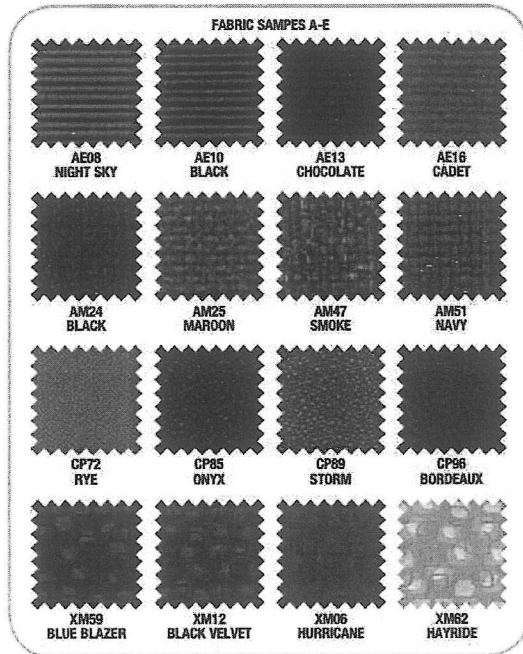

Assembly needed. Please call for details.
‡ Cannot be shipped UPS.
†† Cannot be shipped UPS Air. LA

Additional items available from manufacturer.

Available in 10-14 Business days

FA161