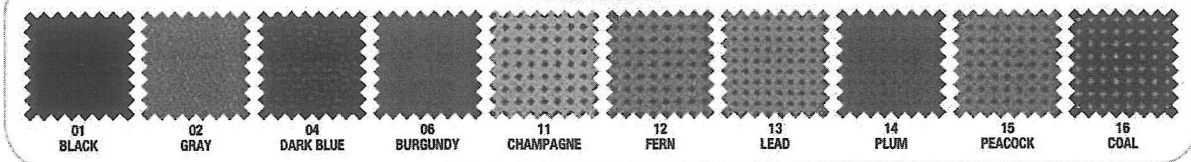

760.00-~~EA~~
696.00-~~EA~~

ALL ITEMS ARE GREENGUARD CERTIFIED

Brio Series

With reverse seat slider, adjustable-height arms and lumbar. Black mesh back and Black AirGrid mesh seat.

G. Mid-Back Simple Synchro Chair

24"W x 24"D x 38"-43"H

NTF 2060Y1A2T01L

LIST PRICE
560.00-~~EA~~

H. Mid-Back Full Synchro Chair (not shown)

24"W x 24"D x 38"-43"H

NTF 2060Y3A2T01L

620.00-~~EA~~

I. Mid-Back Multifunction Chair (not shown)

FA158

Available in 10-14 Business days

Additional items available from manufacturer.

Prices subject to change without notice. LA

SEATING - Mesh

9to5
seating

Vault Series

- Vault's features allow users to personalize the comfort of their chairs
- High quality, woven tension mesh conforms to the user's back, following every move with support, including the lumbar region
- 2½" adjustable height back
- Advanced K2 knee-tilt or two synchro controls with adjustable seat depth are available
- Stools available with either high or low seat height
- Lifetime warranty on structural and mechanical components