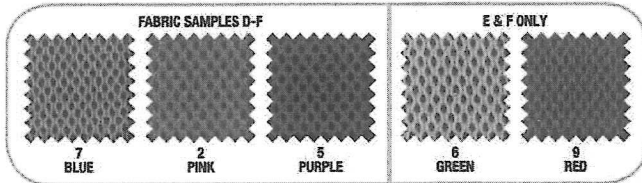

SPACE® SEATING

F. ProGrid Mesh Fabric Visitors Chairs Mesh back visitors chair with arms and padded fabric seat. Four casters and White frame finish.

Without Casters
25"W x 24½"D x 36½"H
OSP 8810W_±

LIST PRICE
290.00-~~EA~~

With Casters (not shown)
25"W x 24½"D x 36½"H
OSP 8840W_±

LIST PRICE
300.00-~~EA~~