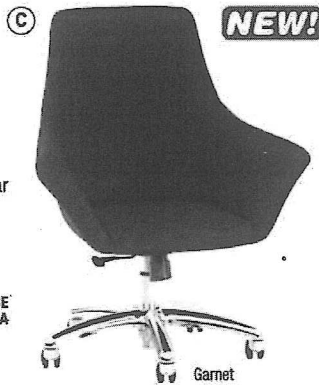

25 1/2"W x 26"D x 38"-43 1/2"H
NGL 3500_ _ ‡

LIST PRICE
875.00-EA

Shown in White

united chair
A GROUP INCORPORATED

Papillon Conference Chairs Integrated lumbar support and swivel-tilt control. Chrome pneumatic cylinder, base and casters. 5-star base.

B. Papillon Low-Back Chair (not shown)

30 1/4"W x 26"D x 34 1/2"-40"H
UNC PP4_ _ ‡

LIST PRICE
1449.00-EA

C. Papillon Medium-Back Chair

30 1/4"W x 26"D x 37 1/2"-43"H
UNC PP12_ _ ‡

1526.00-EA

BOSS **NEW!**
Office Products

D. Metro Club Desk Chair Pneumatic gas lift seat height adjustment. Large 27" high chrome crown base. Meets CA 117 and meets or exceeds ANSI/BIFMA standards.

27"W x 28"D x 30"-33"H
BOP B416C_ _

LIST PRICE
399.00-EA