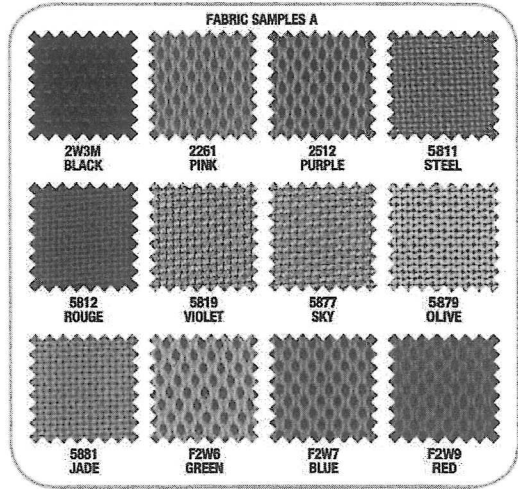

SEATING - Ergonomic Flex Back

FurnitureAdvantage™

Extended Product Offering

SPACE®
SEATING

A. White Space Flex Back & Padded Mesh Seat Chair Self-adjusting mechanism and height-adjustable flip arms and coated nylon base. Greenguard certified.

Available in Black (2W3M), Pink (2261), Purple (2512), Steel (5811), Rouge (5812), Violet (5819), Sky (5877), Olive (5879), Jade (5881), Green (F2W6), Blue (F2W7), Red (F2W9).

27 1/2" W x 24" D x 44" H
OSP 86W2C12F

LIST PRICE
700.00-EA

ITEMS A-B ARE
GREENGUARD
CERTIFIED

SPACE®
SEATING

Revv Series Self-adjusting spaceflex backrest support system and thick-padded two-layer mesh seat chair with adjustable arms and platinum finish base. Pneumatic seat-height adjustment. Greenguard certified.

B. Manager's Chairs

27 1/2" W x 24" D x 44" H
OSP 86M33C625R
OSP 86M66C625R
OSP 86M34C625R
OSP 86M22C625R
OSP 86M32C625R

Raven/Raven
Kiwi/Kiwi
Fog/Raven
Ice/Shadow
Ice/Raven

LIST PRICE
675.00-EA
675.00-EA
675.00-EA
675.00-EA
675.00-EA

eurotech
a regis group company

C. Tetra Mesh Chair Mid-back mesh chair with fabric seat. Swivel mechanism. Waterfall seat.

25 1/2" W x 22 1/2" D x 37 1/2"-41" H
EUT MF272BLK

LIST PRICE
355.00-EA

NEW!

FA166

Available in 10-14
Business days

Additional items available
from manufacturer.

Prices subject to change
without notice. LA