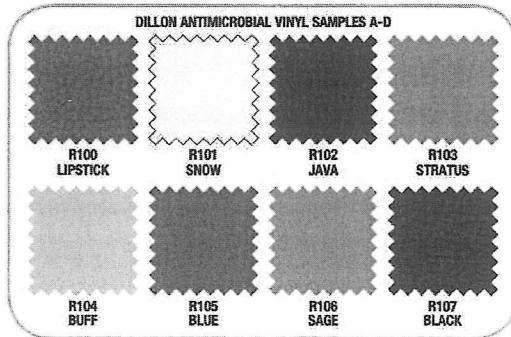

FA162

Available in 10-14 Business days

Additional items available from manufacturer.

Prices subject to change without notice. LA