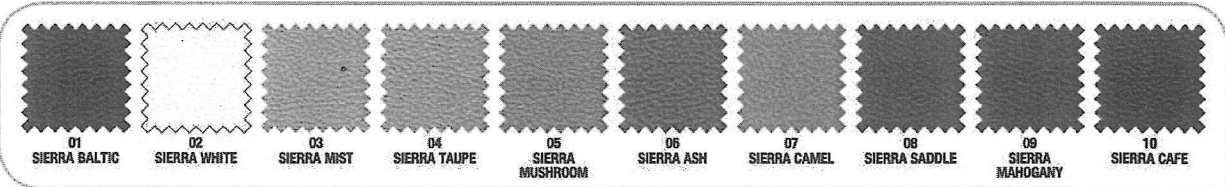

C. Mid-Back Guest Chair

Polyurethane arms.

26"W x 30"D x 40"H

NTF 2600GTA16L__

619.00-EA

Mocha

D. High-Back Chairs
Polyurethane arms.

Synchro Tilt

25"W x 26"D x 42"-47"H

NTF 2380Y2A10L__

Swivel Tilt (not shown)

25"W x 26"D x 42"-47"H

NTF 2380S2A10L__

LIST PRICE
919.00-EA

899.00-EA