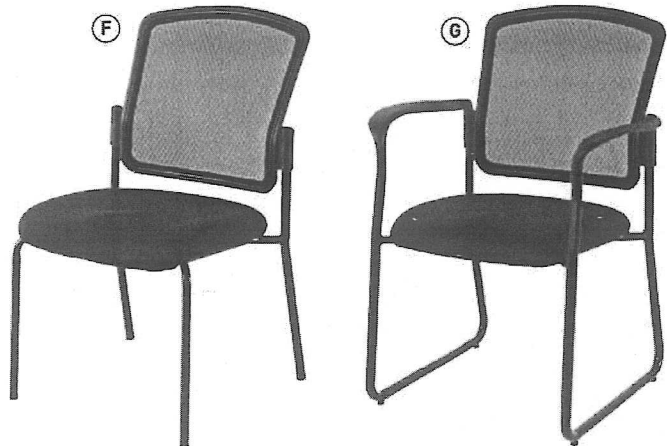

Assembly needed. Please call for details.

‡Cannot be shipped UPS.
‡‡Cannot be shipped UPS Air. LA

Additional items available from manufacturer.

Available in 10-14 Business days

FA157