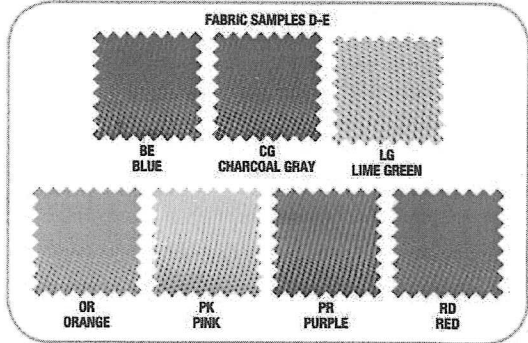

C. Mesh Task Chair

25"W x 28"D x 39"-44"H
BOP B6706

LIST PRICE
310.00-EA