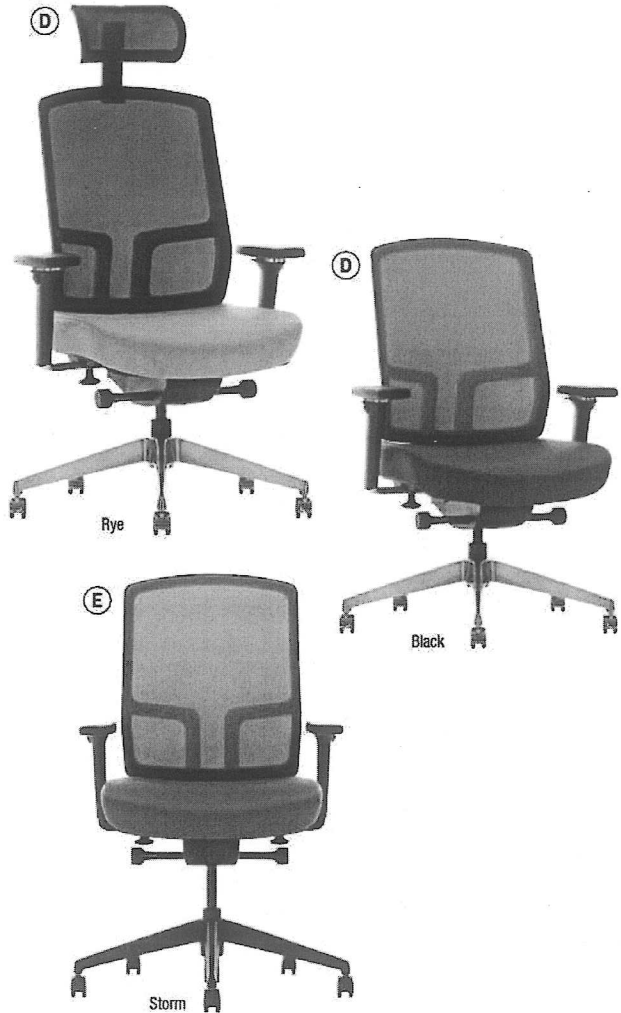

Assembly needed. Please call for details.
‡ Cannot be shipped UPS.
†† Cannot be shipped UPS Air. LA

Additional items available from manufacturer.

Available in 10-14 Business days

FA161