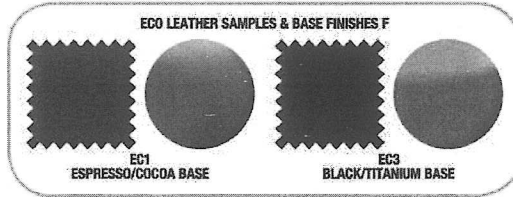

SEATING - Executive Leather

Eco-Leather Chairs

One-touch pneumatic seat-height adjustment, locking tilt control with adjustable tilt tension. Built-in lumbar support. Polished aluminum arms. Heavy-duty polished aluminum base. Dual wheel carpet casters. Greenguard certified.

ALL ITEMS ARE GREENGUARD CERTIFIED

A. High-Back Executive Chairs

21½"W x 24"W D x 46½"H		LIST PRICE
OSP 74603LT‡	Black	$25.00-~~EA~~
OSP 74023LT‡	White	$25.00-~~EA~~
OSP 74608LT‡	Chocolate	$25.00-~~EA~~
OSP 74602LT‡	Gray	$25.00-~~EA~~
OSP 73029LT‡	Red	$25.00-~~EA~~

B. Mid-Back Executive Chairs

21½"W x 24"W D x 39"H		LIST PRICE
OSP 74613LT‡	Black	495.00-~~EA~~
OSP 74123LT‡	White	495.00-~~EA~~
OSP 74618LT‡	Chocolate	495.00-~~EA~~
OSP 74612LT‡	Gray	495.00-~~EA~~
OSP 73129LT‡	Red	495.00-~~EA~~

C. Mid-Back Chairs - Armless

19½"W x 24"D x 39½"H		LIST PRICE
OSP 73631‡	Black	480.00-~~EA~~
OSP 73633‡	White	480.00-~~EA~~
OSP 73638‡	Chocolate	480.00-~~EA~~
OSP 73632‡	Gray	480.00-~~EA~~
OSP 73639‡	Red	480.00-~~EA~~

D. Visitor's Chairs Sled base.

21½"W x 24½"D x 37½"H		LIST PRICE
OSP 74653‡	Black	480.00-~~EA~~
OSP 74523‡	White	480.00-~~EA~~
OSP 74652‡	Gray	480.00-~~EA~~
OSP 73529‡	Red	480.00-~~EA~~

E. Executive Faux Leather Chair With Padded Arms

Thick padded contour faux leather seat and back with built-in lumbar support. One-touch pneumatic seat height adjustment and locking tilt control with adjustable tilt tension. Padded nylon arms. Meets/exceeds applicable ANSI/BIFMA standards.

Available in Espresso (U1), Burgundy (U4), Black (U6) and Tan (U31).

26"W x 28½"D x 48"H		LIST PRICE
OSP FL3422		359.00-~~EA~~

F. Executive Eco Leather Chair With Coated Base

Locking tilt control with adjustable tilt tension, padded armrests, Eco leather seat and back, coated base with black end caps.