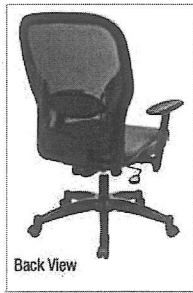

SEATING - Mesh

Furniture Advantage™

Extended Product Offering

See Custom Fabric Options on pages FA152-FA153.

SPACE® SEATING

A. AirGrid Back Managers Chair Breathable dark air grid back with built-in lumbar support. Pneumatic seat-height adjustment with 2-to-1 synchro tilt control with adjustable tilt tension and height-adjustable angled arms. Greenguard certified.

27"W x 26½"D x 42"H
OSP 557N17 _____ $
OSP 557N17_____ $ *Custom Fabric Program

LIST PRICE
386.00-EA
430.00-EA

B. Executive High Back Chair Breathable mesh back with adjustable lumbar support. Ultra 2-to-1 synchro tilt control with three-position lock, anti-kickback, seat slider and tilt tension control. Height-adjustable arm with polyurethane pads. Greenguard certified.

27¾"W x 28½"D x 44"H
OSP 81831G9C _____ $
OSP 81831G9C _____ $ *Custom Fabric Program

1095.00-EA
1095.00-EA

C. AirGrid Back Chair Breathable mesh back, adjustable lumbar support. One touch pneumatic seat-height adjustment, 2-to-1 synchro tilt control with adjustable tilt tension. Height-adjustable arm. Greenguard certified.

27¾"W x 25¾"D x 46¾"H
OSP 2387C _____ $
OSP 2387C _____ $ *Custom Fabric Program

700.00-EA
700.00-EA

D. Deluxe R2 SpaceGrid Chair Breathable R2 SpaceGrid back with adjustable lumbar support. Pneumatic seat-height adjustment and 2-to-1 synchro tilt control with adjustable tilt tension. Four-way arms. Greenguard certified.

27¾"W x 25¾"D x 43"H
OSP 529R2N1 _____ $
OSP 529R2N1 _____ $ *Custom Fabric Program

525.00-EA
575.00-EA

ALL ITEMS ARE GREENGUARD CERTIFIED