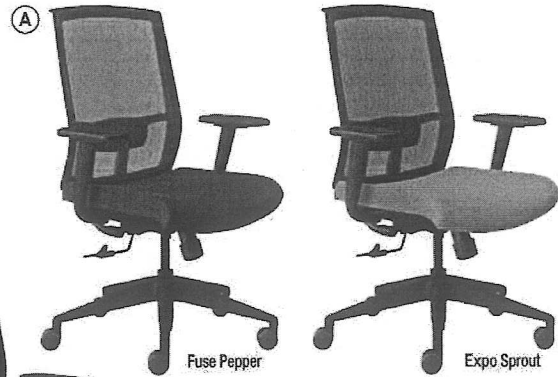

SEATING - Mesh

Furniture Advantage™

Extended Product Offering

MAYLINE

Gist Chairs Full-featured seating line with an affordable price tag. All three models offer soft-comfort arm pads, adjustable back/lumbar support and upholstered seats with Black or Silver/Black mesh high backs. Comtemporary style, easy ergonomics and outstanding value make Gist just the chair you need.

Available in Expo Oasis (EOA), Expo Sprout (EST), Fuse Pepper (FPP), Canter Onyx (COX), Expo Latte (ELT) and Origin Jet (OJT) fabrics.

A. Multi-Purpose Seating

- Fixed arms
- Swivel tilt mechanism
- Black cylinder and nylon base

26½"W x 22½"D x 37¾"-41¾"H
MLN GS11F2 -----

LIST PRICE
629.00-EA

B. Task Seating

- Height-adjustable arms
- Seat slider for custom fit
- Synchro tilt mechanism – back and seat tilt
- Black cylinder and nylon base

26½"W x 23"-25"D x 37¾"-41¾"H
MLN GS22F2 -----

LIST PRICE
612.00-EA

C. Task Plus+ Seating

- 2-way adjustable arms with height and width adjustment
- Seat slider for custom fit
- Synchro tilt mechanism – back and seat tilt
- Black gas cylinder
- Polished aluminum base

25½"-27"W x 23"-25"D x 37¾"-41¾"H
MLN GS33F2 -----

LIST PRICE
712.00-EA