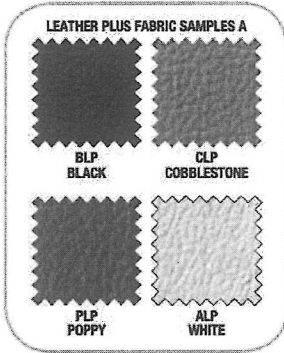

united chair
A GROUP INCORPORATED

Papillon Conference Chairs Integrated lumbar support and swivel-tilt control. Chrome pneumatic cylinder, base and casters. 5-star base.

B. Papillon Low-Back Chair (not shown)

30 1/4"W x 26"D x 34 1/2"-40"H
UNC PP4_ _ ‡

LIST PRICE
1449.00-EA