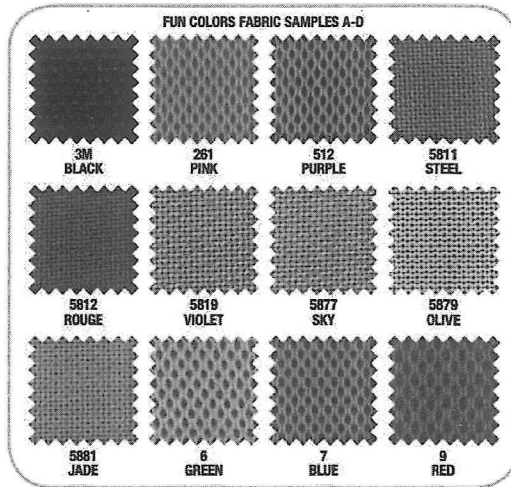

FA162

Available in 10-14 Business days

Additional items available from manufacturer.

Prices subject to change without notice. LA