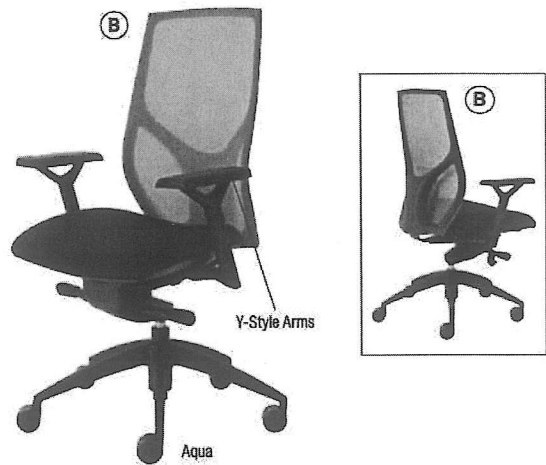

Multifunction mechanism with swivel tilt, tilt lock, forward tilt, seat slider, back adjustment, pneumatic height adjustment, height- and width-adjustable arms and ratchet back.

26½"W x 20"D x 40½"-46"H

FA158

Available in 10-14 Business days

Additional items available from manufacturer.

Prices subject to change without notice. LA

SEATING - Mesh

9to5
seating

Vault Series

- Vault's features allow users to personalize the comfort of their chairs
- High quality, woven tension mesh conforms to the user's back, following every move with support, including the lumbar region
- 2½" adjustable height back
- Advanced K2 knee-tilt or two synchro controls with adjustable seat depth are available
- Stools available with either high or low seat height
- Lifetime warranty on structural and mechanical components

A. Mid-Back Mesh Chairs

Height adjustable T-arms.

Model	Configuration	LIST PRICE
NTF 1460Y1A8M_01	Simple Synchro	520.00-EA
NTF 1460Y3A8M_01	Full Synchro	600.00-EA
NTF 1460K2A8M_01	Knee Tilt	620.00-EA

B. Mid-Back Mesh Chairs

Height adjustable Y-arms.

Model	Configuration	LIST PRICE
NTF 1460Y1A4M_01	Simple Synchro	655.00-EA
NTF 1460Y3A4M_01	Full Synchro	825.00-EA
NTF 1460K2A4M_01	Knee Tilt	645.00-EA

C. Armless Mid-Back Mesh Chairs (not shown)