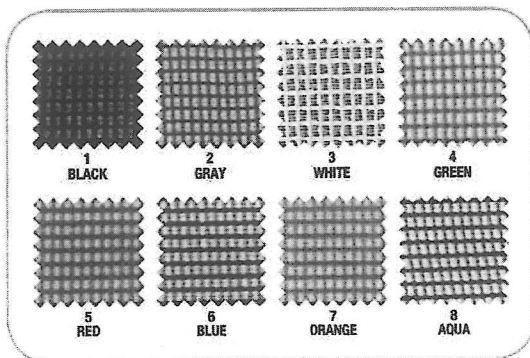

Height adjustable Y-arms.

Model	Configuration	LIST PRICE
NTF 1460Y1A4M_01	Simple Synchro	655.00-EA
NTF 1460Y3A4M_01	Full Synchro	825.00-EA
NTF 1460K2A4M_01	Knee Tilt	645.00-EA

C. Armless Mid-Back Mesh Chairs (not shown)

Model	Configuration	LIST PRICE
NTF 1460Y100M_01	Simple Synchro	445.00-EA
NTF 1460Y300M_01	Full Synchro	515.00-EA
NTF 1460K200M_01	Knee Tilt	535.00-EA

D. Counter Height Mesh Stools (not shown)

Model	Configuration	LIST PRICE
NTF 1468Y1A8M_01	Height adjustable T-arms and footring.	660.00-EA

E. Counter Height Mesh Stools (not shown)

Model	Configuration	LIST PRICE
NTF 1468Y1A4M_01	Height adjustable Y-arms and footring.	675.00-EA

F. Armless Counter Height Mesh Stool

Model	Configuration	LIST PRICE
NTF 1468Y100M_01	Height adjustable with footring.	665.00-EA