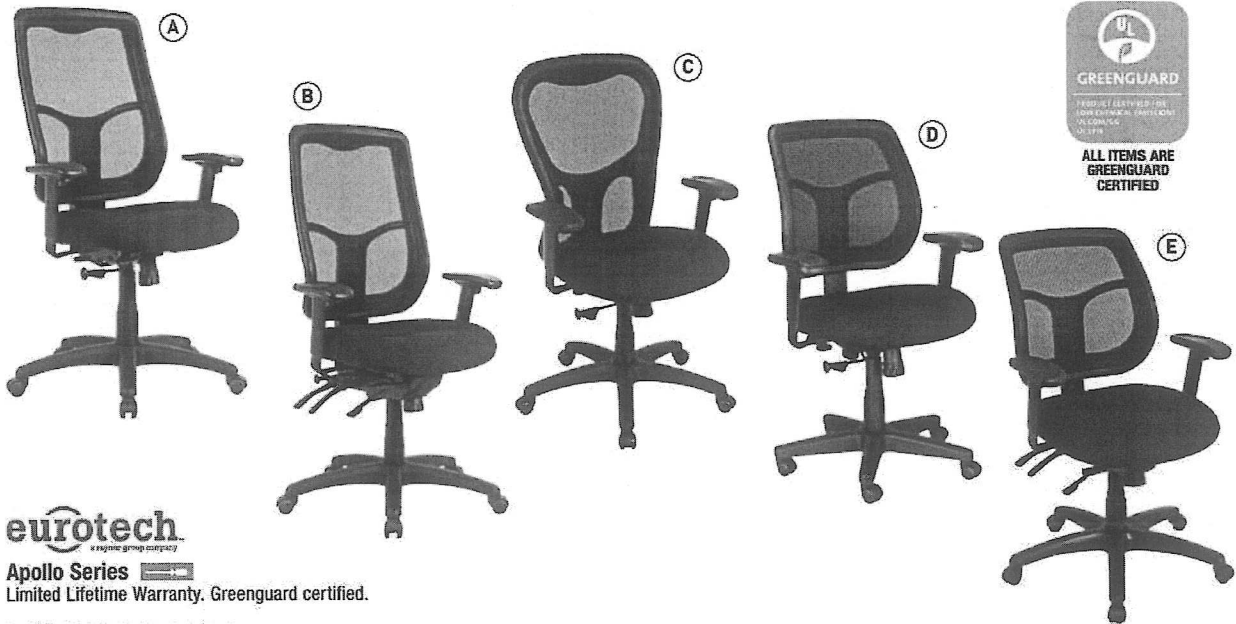

SEATING - Mesh

Furniture Advantage™

Extended Product Offering

Apollo Series

Limited Lifetime Warranty. Greenguard certified.

A. Mesh High-Back Chair

Synchro tilt mechanism with tilt lock. Pneumatic height adjustment. Height- and width-adjustable arms and ratchet back.

26"W x 20"D x 40"-46"H

EUT MTHB94

Black

*Custom Fabric Program

LIST PRICE

480.00-~~EA~~

605.00-~~EA~~

B. Mesh High-Back Multifunction Chair

Multifunction mechanism with swivel tilt, tilt lock, forward tilt, seat slider, back adjustment, pneumatic height adjustment, height- and width-adjustable arms and ratchet back.

26½"W x 20"D x 40½"-46"H