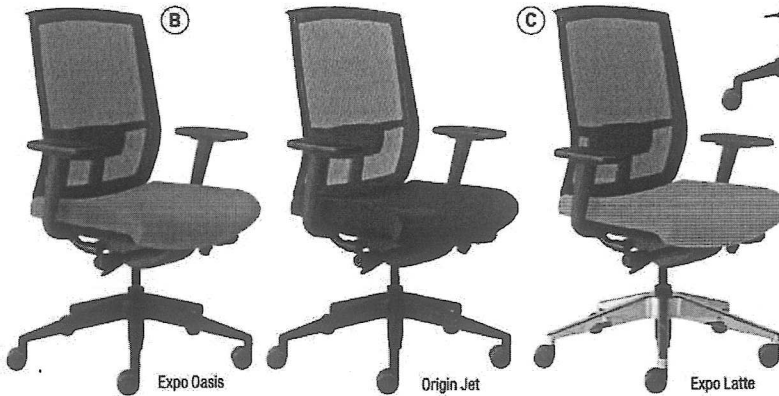

SEATING - Mesh

Furniture Advantage™

Extended Product Offering

MAYLINE

Gist Chairs Full-featured seating line with an affordable price tag. All three models offer soft-comfort arm pads, adjustable back/lumbar support and upholstered seats with Black or Silver/Black mesh high backs. Comtemporary style, easy ergonomics and outstanding value make Gist just the chair you need.

Available in Expo Oasis (EOA), Expo Sprout (EST), Fuse Pepper (FPP), Canter Onyx (COX), Expo Latte (ELT) and Origin Jet (OJT) fabrics.

A. Multi-Purpose Seating

- Fixed arms
- Swivel tilt mechanism
- Black cylinder and nylon base

26½"W x 22½"D x 37¾"-41¾"H
MLN GS11F2 -----

LIST PRICE
629.00-EA

B. Task Seating

- Height-adjustable arms
- Seat slider for custom fit
- Synchro tilt mechanism – back and seat tilt
- Black cylinder and nylon base