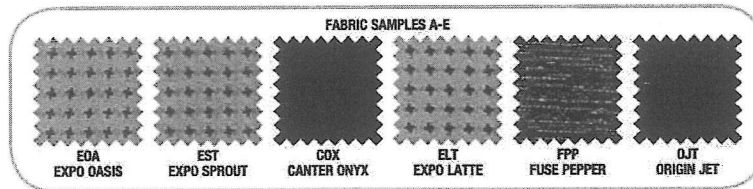

Commute Seating Commute chairs are versatile enough to work in any conference or meeting area, and mix well with open plan environments as well.

D. Task Seating Task seating with tilt tension, seat slider and adjustable arms. Height-adjustable with a five-star base in Black. Black mesh back with a choice of upholstered seat fabrics. Supports up to 250 lbs.

Available in Expo Oasis (EOA), Expo Sprout (EST) and Fuse Pepper (FPP) fabrics.
25"W x 23"-25"D x 41"-45"H
MLN C1BB2_ _ _ £ **LIST PRICE**
718.00-EA

E. Multi-Purpose Seating Standard with swivel tilt mechanism. Black mesh back, upholstered seat, Black base, cylinder and casters. Maximum weight rated for 250 lbs.

Available in Expo Oasis (EOA), Expo Sprout (EST), Fuse Pepper (FPP), Canter Onyx (COX), Expo Latte (ELT) and Origin Jet (OJT) fabrics.
24"W x 24"D x 40¾"-44¾"H
MLN B3BB2_ _ _ £ **LIST PRICE**
612.00-EA