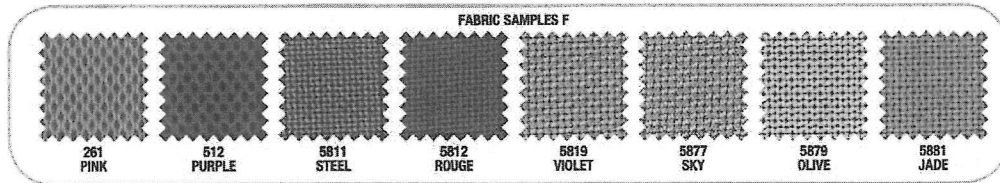

Purple

Red

SPACE® SEATING

F. ProGrid Mesh Fabric Visitors Chairs Mesh back visitors chair with arms and padded fabric seat. Four casters and White frame finish.

Without Casters
25"W x 24½"D x 36½"H
OSP 8810W_±

LIST PRICE
290.00-~~EA~~

With Casters (not shown)
25"W x 24½"D x 36½"H
OSP 8840W_±

LIST PRICE
300.00-~~EA~~

Olive

Jade

FA164

Available in 10-14 Business days

Additional items available from manufacturer.